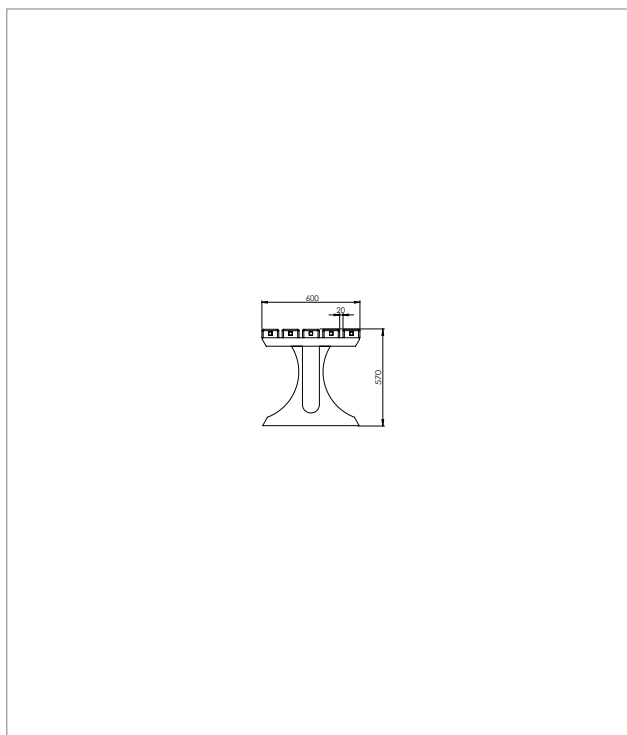

Material:

hanit® Recycled Plastic

Surface:

Structured, grained

Dimensions (W x D x H):

150 x 60 x 57 cm

Table height:

57 cm

Optional:

- Ground anchor type 1

 Brown

 Grey-Blue

 Grey-Green

 Grey-Red

TECHNICAL DRAWING

TECHNICAL DATA

Width: 150 cm			
Colour	Dimensions W x D x H (approx. cm)	Weight (approx. kg)	Order No
■ Brown	150 x 60 x 57	80.0	TTA 10 150
■ Grey-Blue	150 x 60 x 57	80.0	TTC 10 150
■ Grey-Green	150 x 60 x 57	80.0	TTB 10 150
■ Grey-Red	150 x 60 x 57	80.0	TTD 10 150