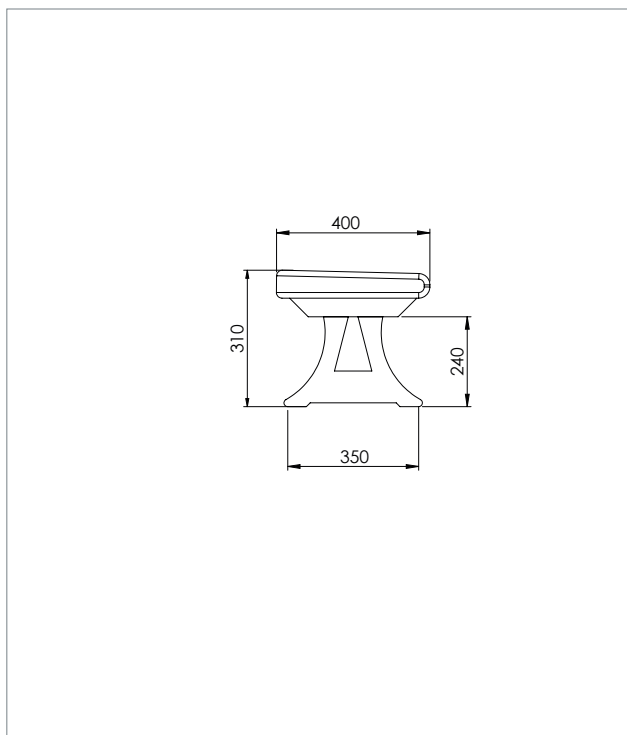

TECHNICAL DRAWING

TECHNICAL DATA

Width: 200 cm

Colour	Dimensions W x D x H (approx. cm)	Weight (approx. kg)	Order No
■ Brown	200 x 40 x 31	74.0	BKS 40 200

Completely assembled on delivery.

FURTHER DOCUMENTS PLEASE SEE WWW.HANIT.DE

- » Assembly Instruction
- » Tender Specifications
- » Tests and Certificates
- » General Material Remarks